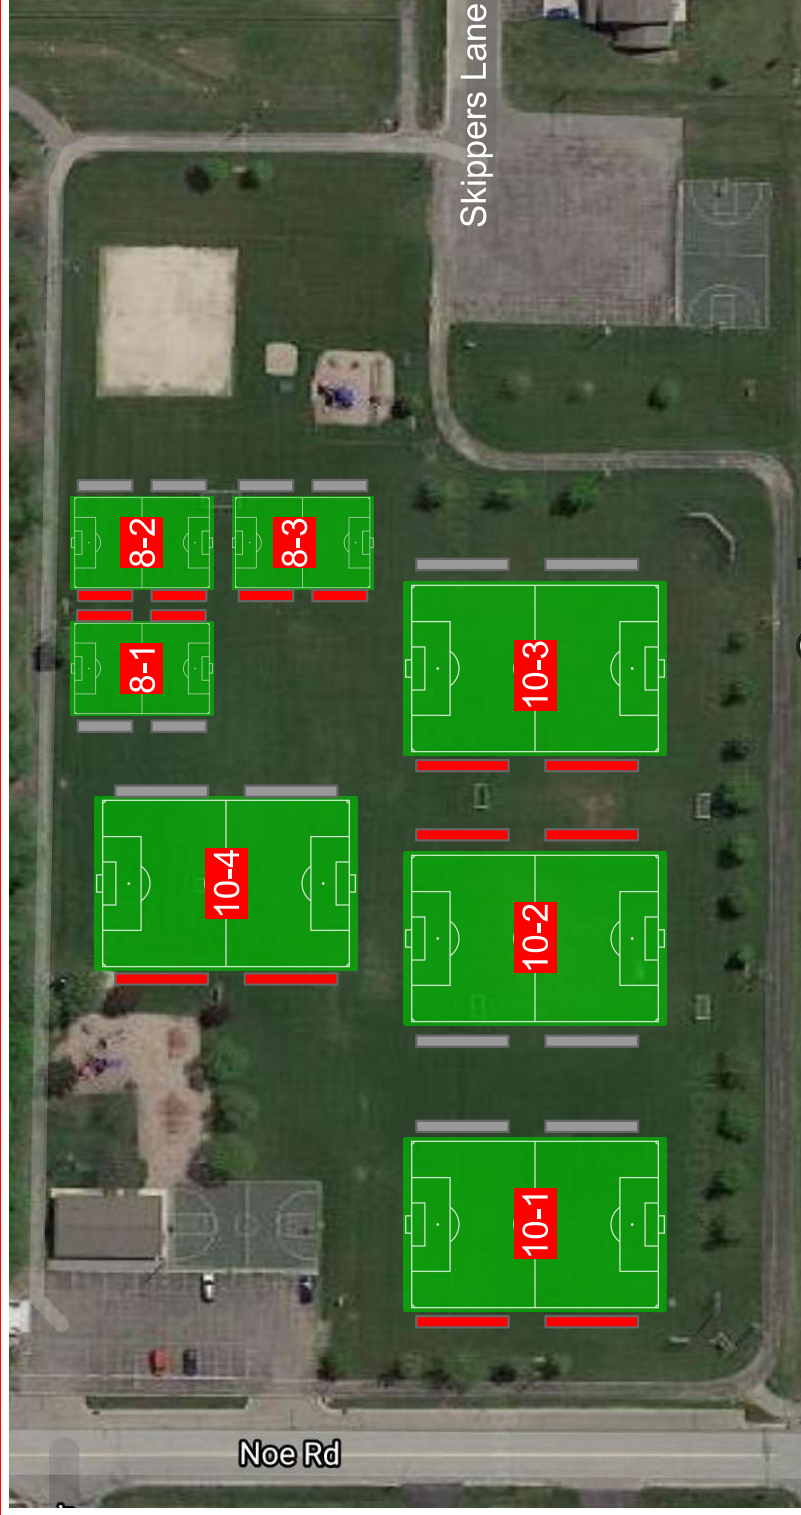

DARBOY COMMUNITY PARK - Corner of Noe & Midway in the Village of Harrison

TAKE A CLOSER LOOK

SPECTATOR GUIDELINES

Limit the number of spectators

Please stay socially distant when possible:
6ft from other spectators, 10ft from the field

Masks are required on the sidelines

Check for symptoms prior to arrival