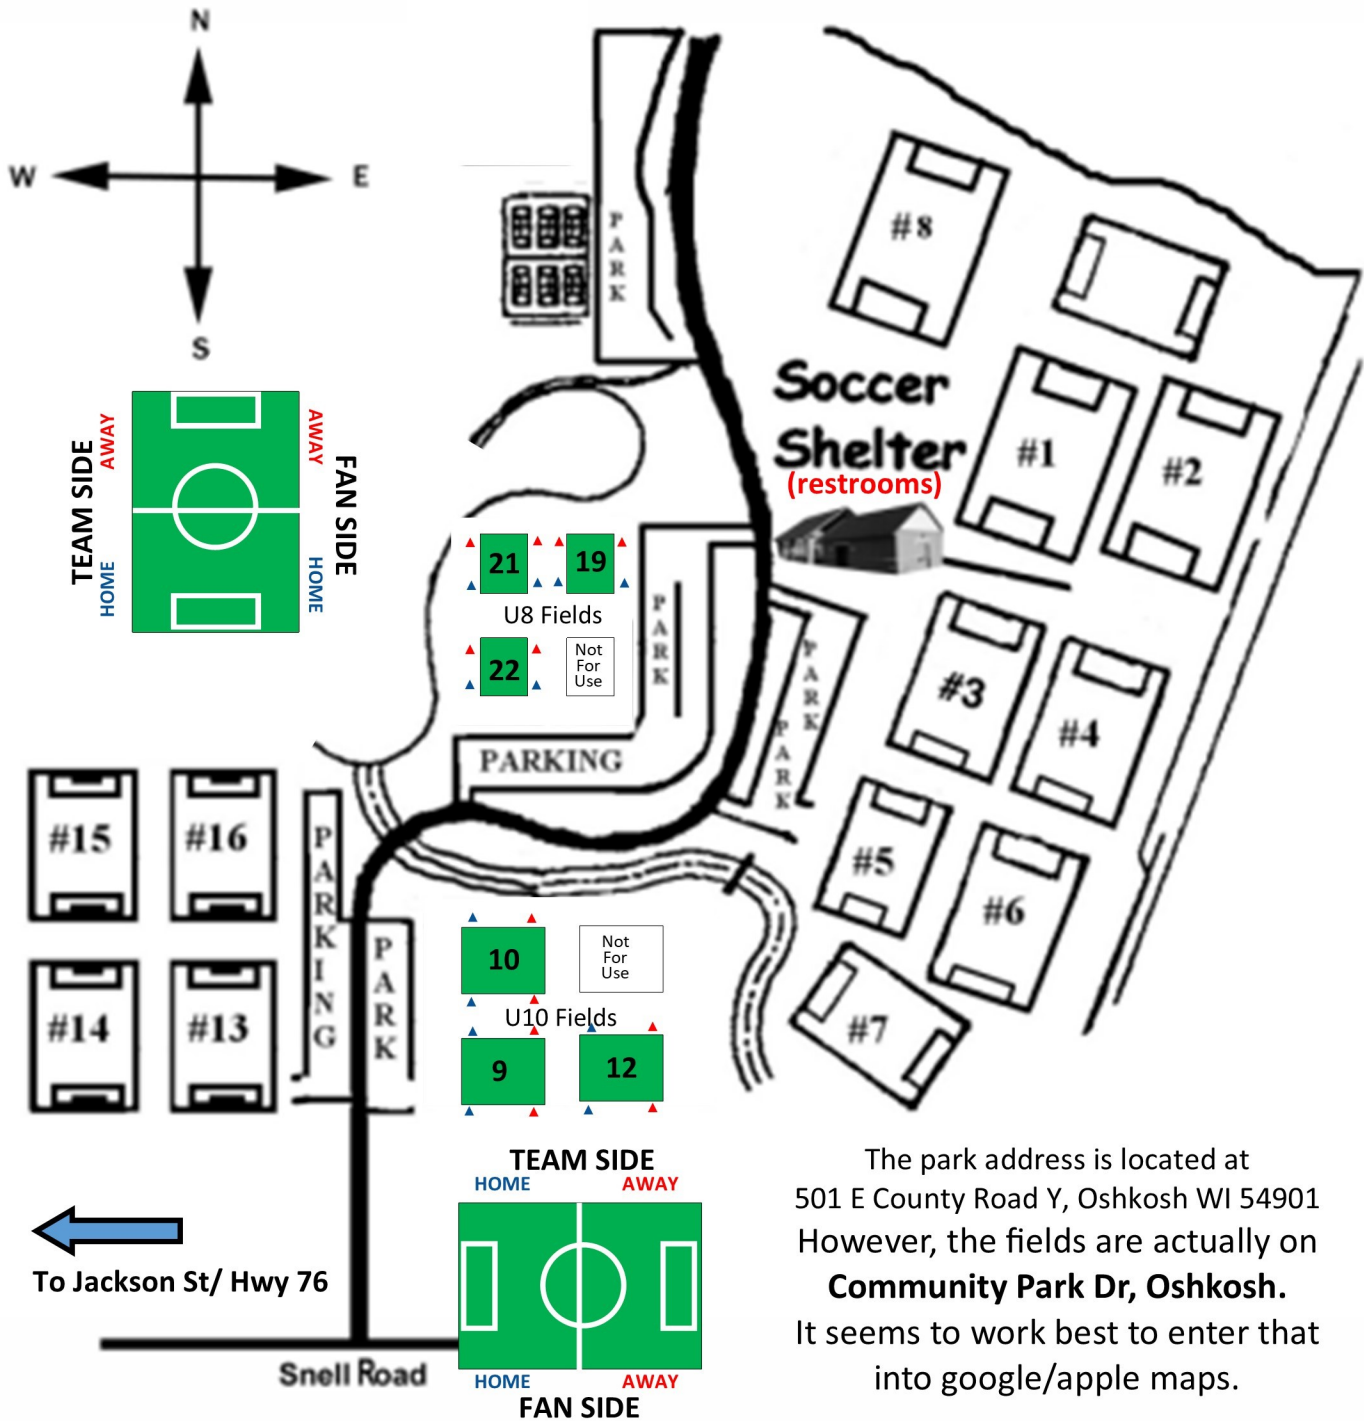

Winnebago County Community Park

The park address is located at 501 E County Road Y, Oshkosh WI 54901 However, the fields are actually on **Community Park Dr, Oshkosh.** It seems to work best to enter that into google/apple maps.