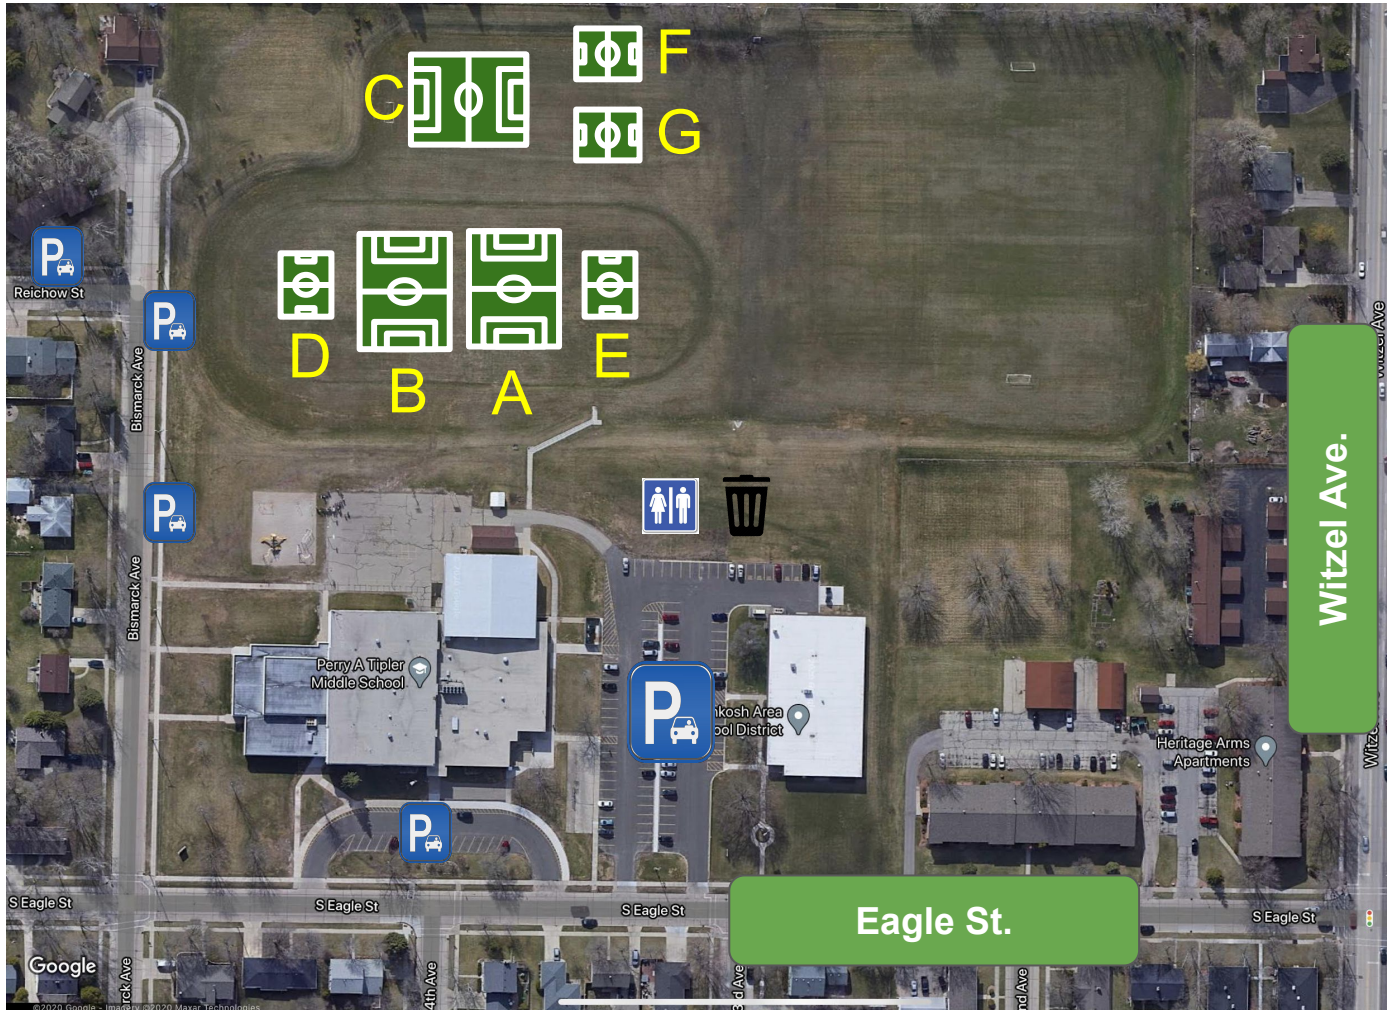

# Oshkosh United Academy - Tipler Field Map

325 South Eagle Street, Oshkosh, WI 54902

## Spectator Placement

Spectators should sit on the opposite side of the field, directly across from their team's bench.

## Spectator Guidelines

- Check for symptoms before coming, if you are not feeling well please stay home.
- Stay ten feet away from the field